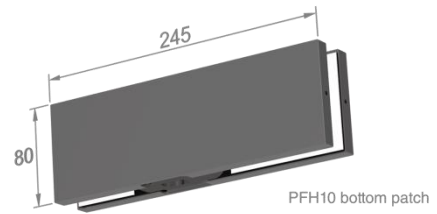

**EMMET Patch Fittings**  
for high and wide frameless glass door

Patch Fittings for high and wide frameless glass door

- Door weight up to 250kg
- Door panel width up to 1650mm
- Suitable for laminated and tempered glass construction
- Selected glass thickness from 12mm, 13.52mm, 15mm, 17.52mm, 19mm and 21.52mm
- Polished or Satin stainless steel finish